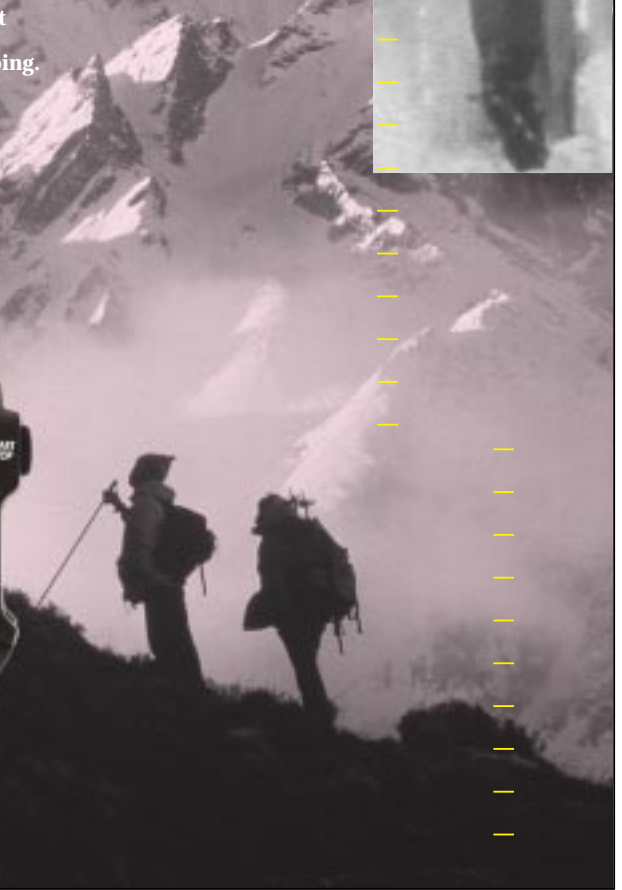

Additionally, the Vertech Alpin measures current, maximum, and average vertical rate of ascent. The Alpin also features a barometer, thermometer, and chronometer. So leave your watch and half-pound altimeter at home. Avocet's new Vertech Alpin is the comprehensive wrist instrument for hiking and climbing.

Weather Function

Displays sea level barometric pressure, temperature, and barometric trend. Adjustable for atmospheric change.

Timing Function

Stopwatch records split times, split/lap numbers, and lap times. Options include split/lap groups recalled from memory.